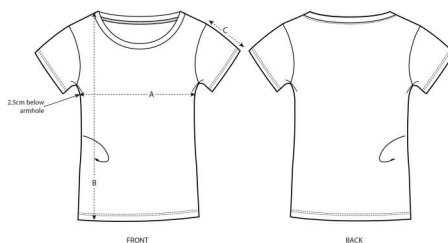

WOMEN / T-SHIRTS
STELLA LOVER MODAL

 100 per box

STTW030

The women's modal T-shirt

Single Jersey
50% Organic ring-spun Combed Cotton, 50% Modal
140 GSM

- Set-in sleeve
- Self fabric at neck collar
- Inside back neck tape in self fabric
- Sleeve hem and bottom hem with narrow double topstitch

MEDIUM FIT

XS S M L XL

Size guide

WHITES

WHITE

COLORS

BLACK

ANTHRACITE

SIZES		XS	S	M	L	XL
A	Half Chest	42	44.5	47.5	50.5	53.5
B	Body Length	62	64	66	68	69
C	Sleeve Length	15	15	16	16	17

Combo options

Stanley Enjoys Modal

Printing Specifications

Fits all kind of printing techniques. For more information, please visit our website.